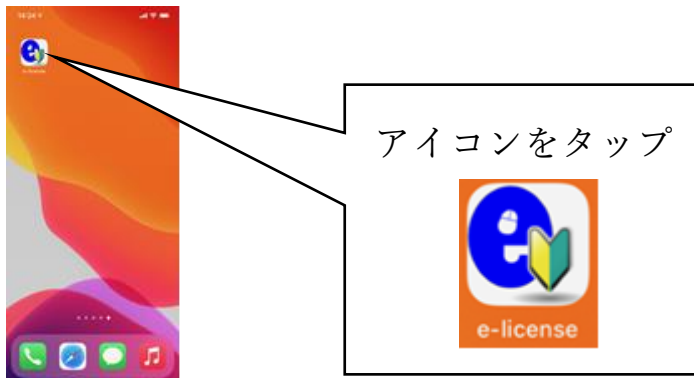

◆認証コード変更の方法◆

システムの変更に伴い、スマホアプリ「e-ライセンス」を引き続きご利用いただくには、以下の手順にて**認証コードの設定変更が必要**になります。

設定変更は7月21日（水）より可能となります。教習生の皆様にはお手数をおかけし申し訳ございませんがお手続きのほど、宜しくお願い致します。

① 「e-ライセンス」アプリを開きます